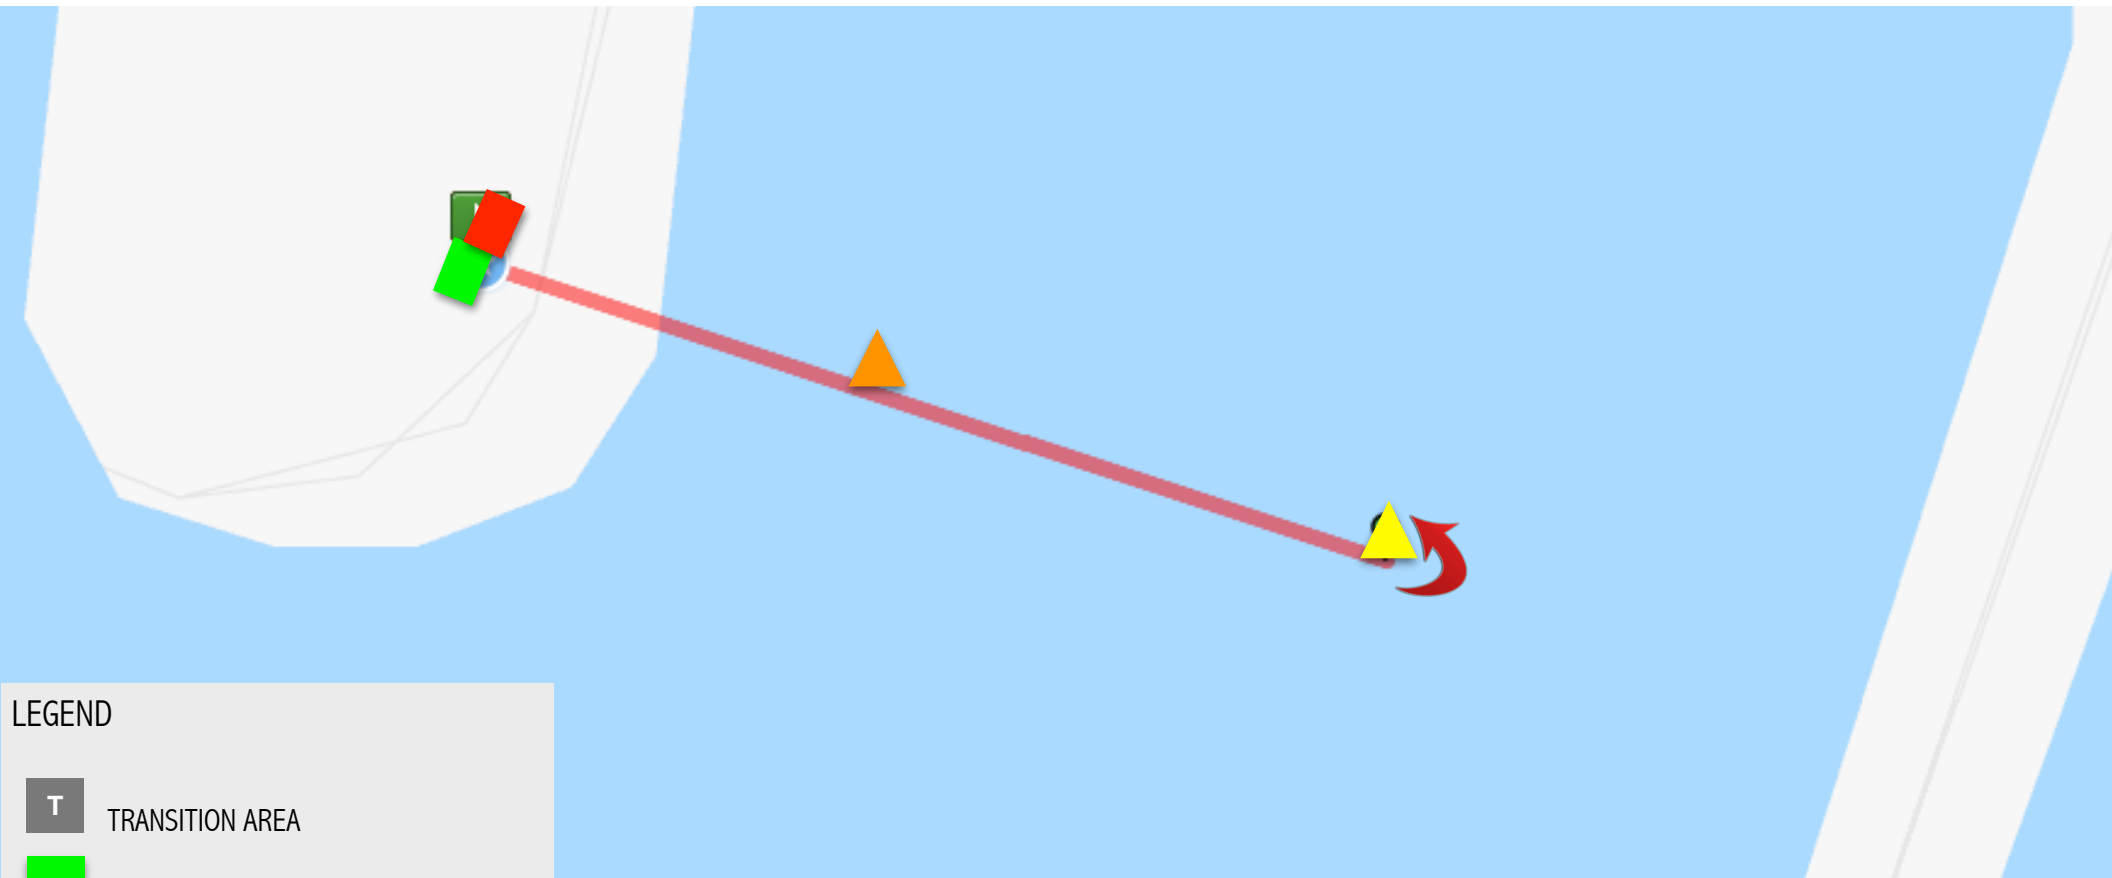

# KIDS SHORT SWIM 100m Counter Clockwise

LEGEND

- TRANSITION AREA
- START LINE
- FINISH LINE
- TURN BUOYS
- SIGHTING BUOYS
- RUN OUT TO TRANSITION