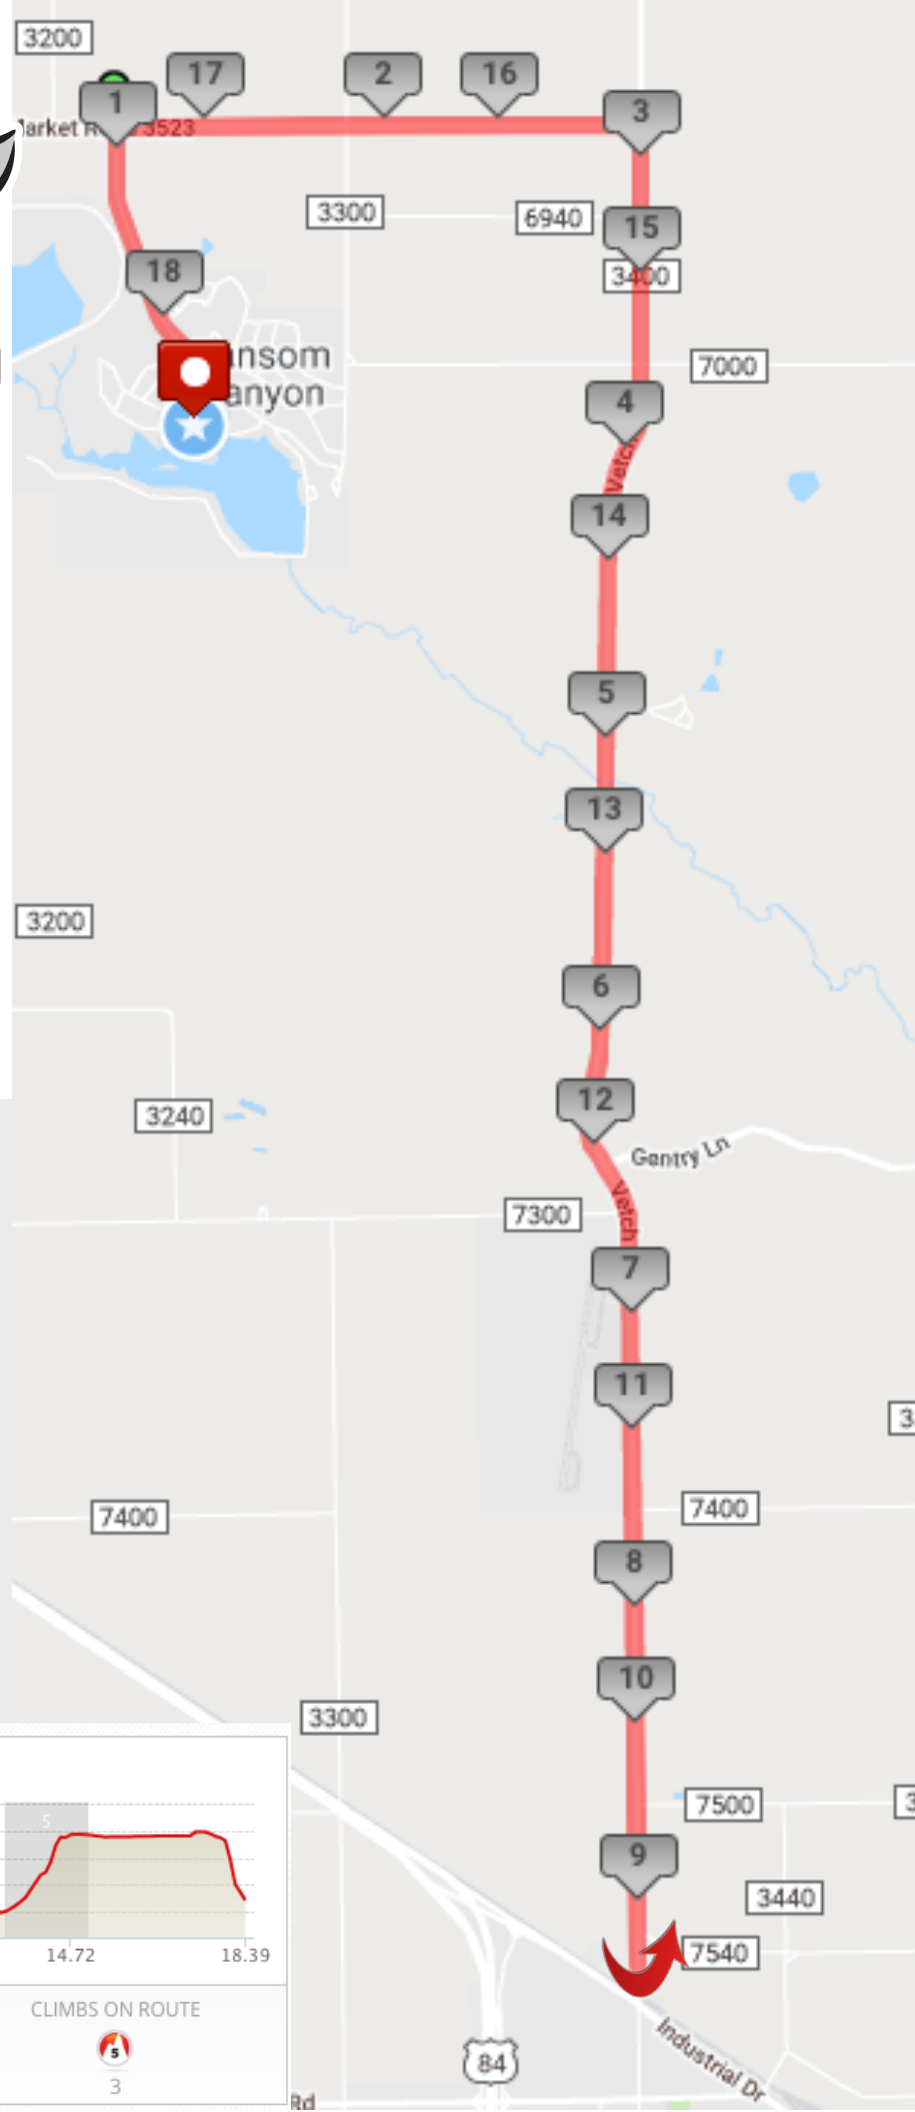

BUFFMAN AND SQUEAKY
TRIATHLON FESTIVAL

OLYMPIC BIKE COURSE 18.39mi

- Turn by Turn Directions
- Head northwest on W Brookhollow Dr
 - Slight left onto Ransom Rd
 - Head north on Ransom Rd
 - Turn right onto E Farm to Market Road 3523
 - Head east on E Farm to Market Road 3523
 - Turn right onto Co Rd 3400/FM 400 S
 - TURN AROUND JUST PRIOR TO RR TRACKS
 - Head north on Co Rd 3400/FM 400 N
 - Turn left onto E Farm to Market Road 3523
 - Head west on E Farm to Market Road 3523
 - Turn left onto Ransom Rd
 - Head south on Ransom Rd
 - Continue onto W Brookhollow Dr
 - Bike Finish