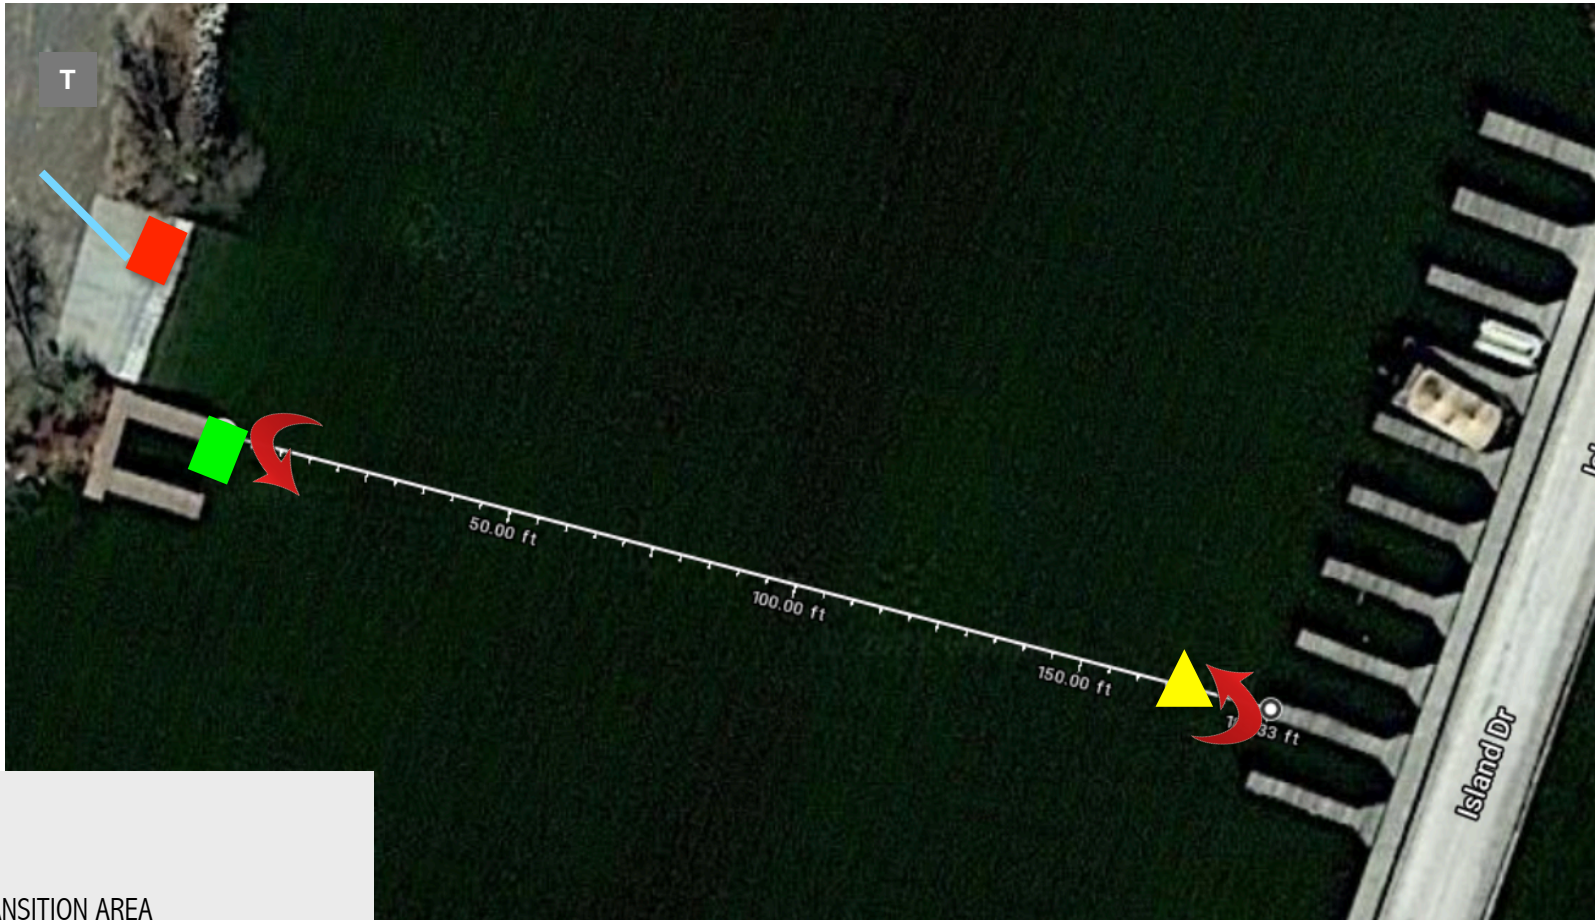

# KIDS LONG SWIM 200m Counter Clockwise 2 LOOPS

LEGEND

- T TRANSITION AREA
- START LINE
- FINISH LINE
- TURN BUOYS
- RUN OUT TO TRANSITION