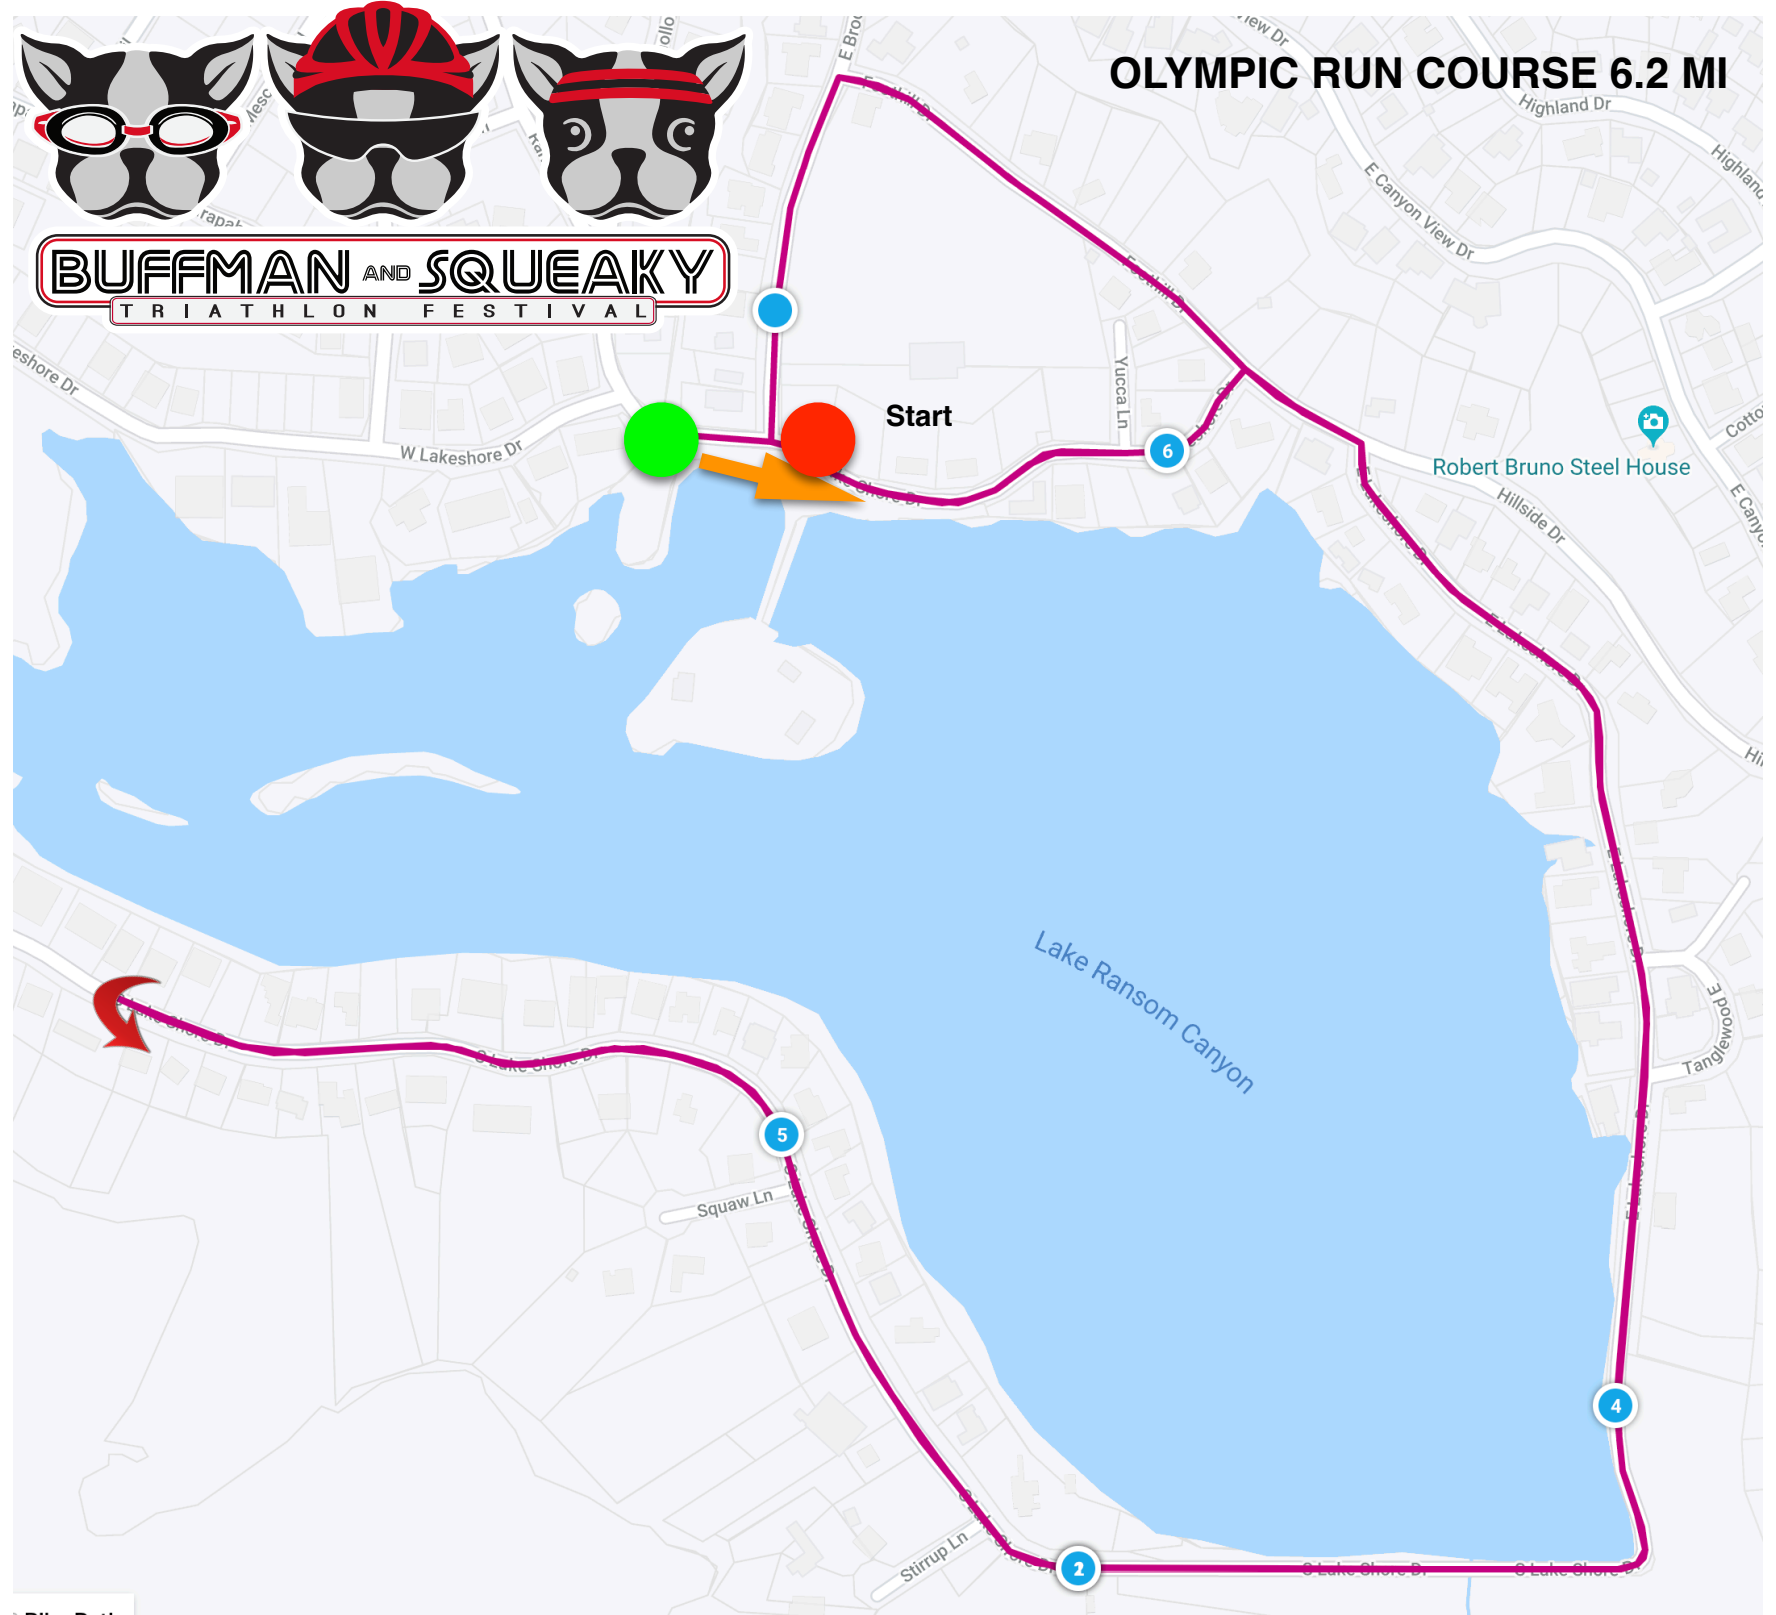

BUFFMAN AND SQUEAKY TRIATHLON FESTIVAL

OLYMPIC RUN COURSE 6.2 MI

Robert Bruno Steel House

Start

Lake Ransom Canyon

5

Squaw Ln

2

4

6

W Lakeshore Dr

Stirrup Ln

Hillside Dr

Yuca Ln

Highland Dr

E Canyon View Dr

E Bron

E Popo

Cotto

Highland

eshore Dr

Mesc

Av

oillo

iew Dr

© Lake Shore Dr

© Lake Shore Dr